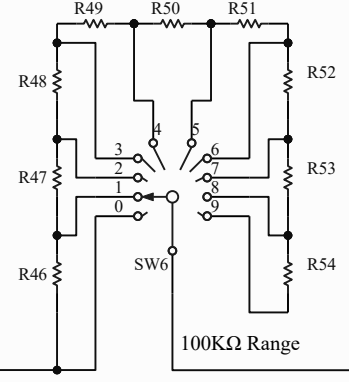

R19-R27 100R

100Ω Range

R28-R36 1K

1KΩ Range

R37-R45 10K

10KΩ Range

R46-R54 100K

100KΩ Range

3

4

Title		
Resistance Decade Box		
Size A4	Number 20.2.5.213	Revision 2.3.5
Date:	5/05/2021	Sheet of
File:		Drawn By: G7SYW