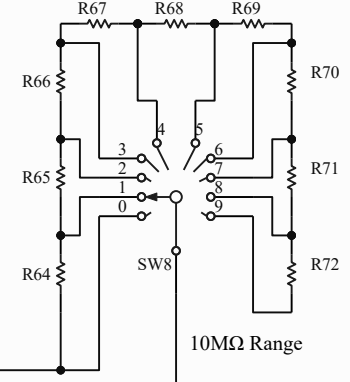

R64-R72 10M

10MΩ Range

SK1

SK2

1

2

3

4

Title		
Resistance Decade Box		
Size A4	Number 20.2.5.213	Revision 2.3.5
Date:	5/05/2021	Sheet of
File:		Drawn By: G7SYW